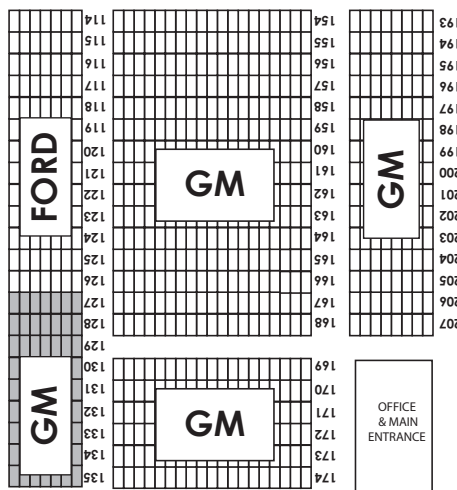

If you are pulling a engine, the items below are not included in the $160 price ($200 Diesel)
These items will be discounted at the time of engine purchase only for the engine you are pulling.
The discounted price for bolt on accessories (at time of engine purchase only) includes but is not limited to:

- Starter-$10 plus $7 Core
- Alternator $10 plus $7 Core
- Flywheel-$10 plus $2 Core
- Air Flow Meter (if remote) $10
- A/C Compressor $10 plus $9 Core
- P/S Pump $10 plus $3 Core
- Belt Tensioner $10
- Fan and Clutch $10
- Motor Mounts $9

If you do not wish to purchase any of these items please remove them from the engine and place them in the vehicle prior to calling for loading assistance.

**BECAUSE SAFETY
COMES BEFORE SAVINGS
WHEEL BARROWS AND
ENGINE HOISTS
AVAILABLE ON SOUTH
SIDE OF OFFICE
CALL 882-PART OR
ASK FOR ASSISTANCE
WITH OVERSIZED OR
OVERWEIGHT PARTS**

CALL 417-882-PART(7278)

WWW.BUDDYSUPULL.COM